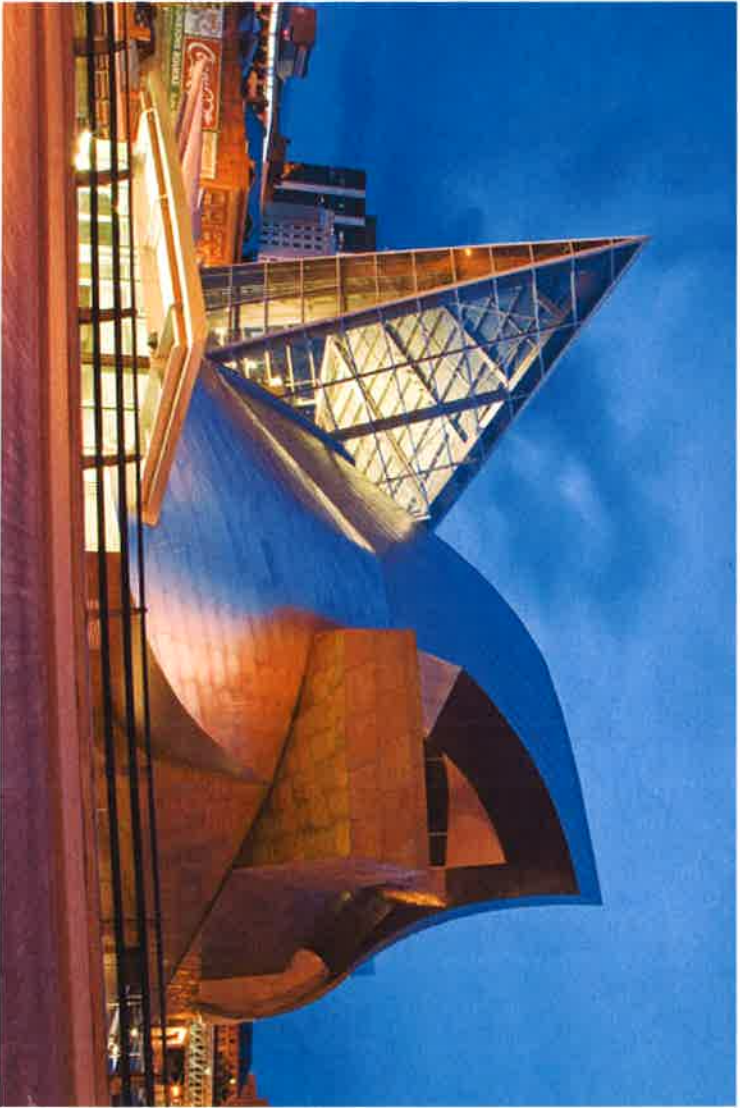

R#18549

Albert Riederer Memorial

June 23, 2014

Design, Fabrication, and Installation by A. Zahner Co.

- Internationally acclaimed engineering and fabrication firm
- Intersection of art and architecture, expressed in metal
- Headquartered on the corner of Paseo and 9th St.
- Over 115 years of experience and employs over 200 union workers
- Innovative firm with several unique patents, materials, processes, and techniques

Bartle Hall "Sky Stations" & the Kauffman Center, KCMO

Independence Temple and Kansas City Star

Taubman
Museum,
Roanoke,
Virginia

Experience
Music Project
Museum,
Seattle,
Washington

Hands of Man Sculpture, KCMO

"Oculus"
created for
Kansas City Art
Institute's
Biennial
Auction for
Student
Scholarship

1305 Locust
North section
of lawn

DRAFT
Artistic
Renderings