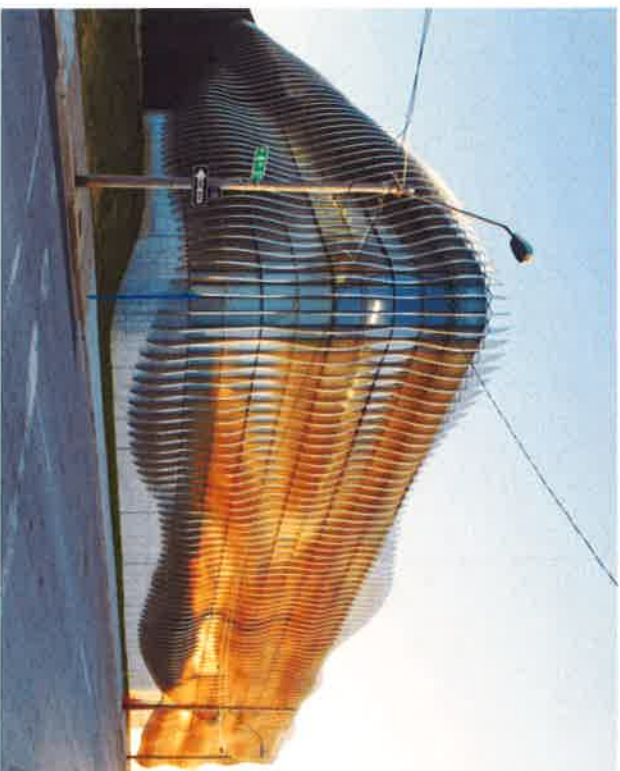

R#18549

Albert Riederer Memorial

June 23, 2014

Design, Fabrication, and Installation by A. Zahner Co.

- Internationally acclaimed engineering and fabrication firm
- Intersection of art and architecture, expressed in metal
- Headquartered on the corner of Paseo and 9th St.
- Over 115 years of experience and employs over 200 union workers
- Innovative firm with several unique patents, materials, processes, and techniques

Bartle Hall "Sky Stations" & the Kauffman Center, KCMO

Independence Temple and Kansas City Star

Taubman
Museum,
Roanoke,
Virginia

Experience
Music Project
Museum,
Seattle,
Washington

Hands of Man Sculpture, KCMO

"Oculus"
created for
Kansas City Art
Institute's
Biennial
Auction for
Student
Scholarship

1305 Locust
North section
of lawn

DRAFT
Artistic
Renderings